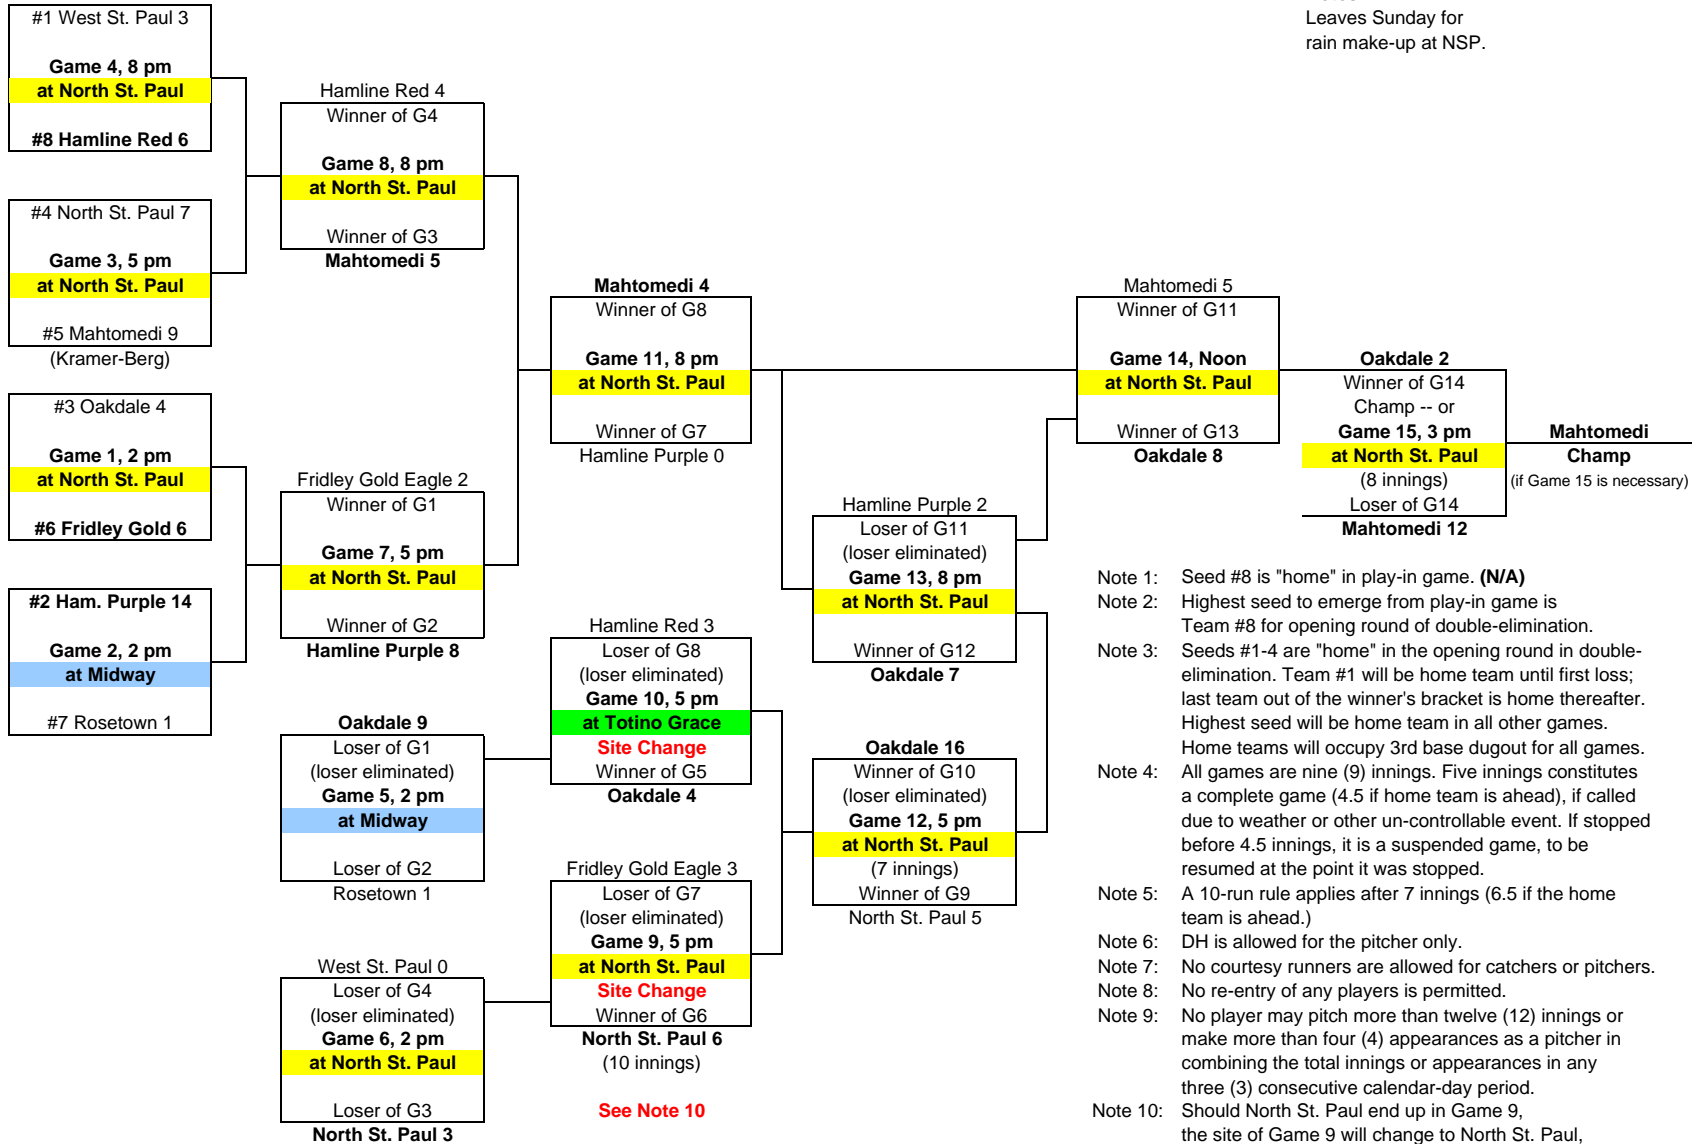

**2013 Minnesota American Legion Baseball Division I Playoff Tournament
Sub-State #7**

NOTE: The site / time of each game is subject to change;
check with the individual team for the latest available information.

Monday, 7/22/13

(Single-Elimination
Play-in Games - N/A)

Tuesday, 7/23/13

(Start of Double-
Elimination)

Wednesday, 7/24/13

Thursday, 7/25/13

Friday, 7/26/13

Saturday, 7/27/13

As of 7/27/13
Sub-State #7

- Note 1: Seed #8 is "home" in play-in game. (N/A)
- Note 2: Highest seed to emerge from play-in game is Team #8 for opening round of double-elimination.
- Note 3: Seeds #1-4 are "home" in the opening round in double-elimination. Team #1 will be home team until first loss; last team out of the winner's bracket is home thereafter. Highest seed will be home team in all other games. Home teams will occupy 3rd base dugout for all games.
- Note 4: All games are nine (9) innings. Five innings constitutes a complete game (4.5 if home team is ahead), if called due to weather or other un-controllable event. If stopped before 4.5 innings, it is a suspended game, to be resumed at the point it was stopped.
- Note 5: A 10-run rule applies after 7 innings (6.5 if the home team is ahead.)
- Note 6: DH is allowed for the pitcher only.
- Note 7: No courtesy runners are allowed for catchers or pitchers.
- Note 8: No re-entry of any players is permitted.
- Note 9: No player may pitch more than twelve (12) innings or make more than four (4) appearances as a pitcher in combining the total innings or appearances in any three (3) consecutive calendar-day period.
- Note 10: Should North St. Paul end up in Game 9, the site of Game 9 will change to North St. Paul, and the site of Game 10, will change to Totino Grace