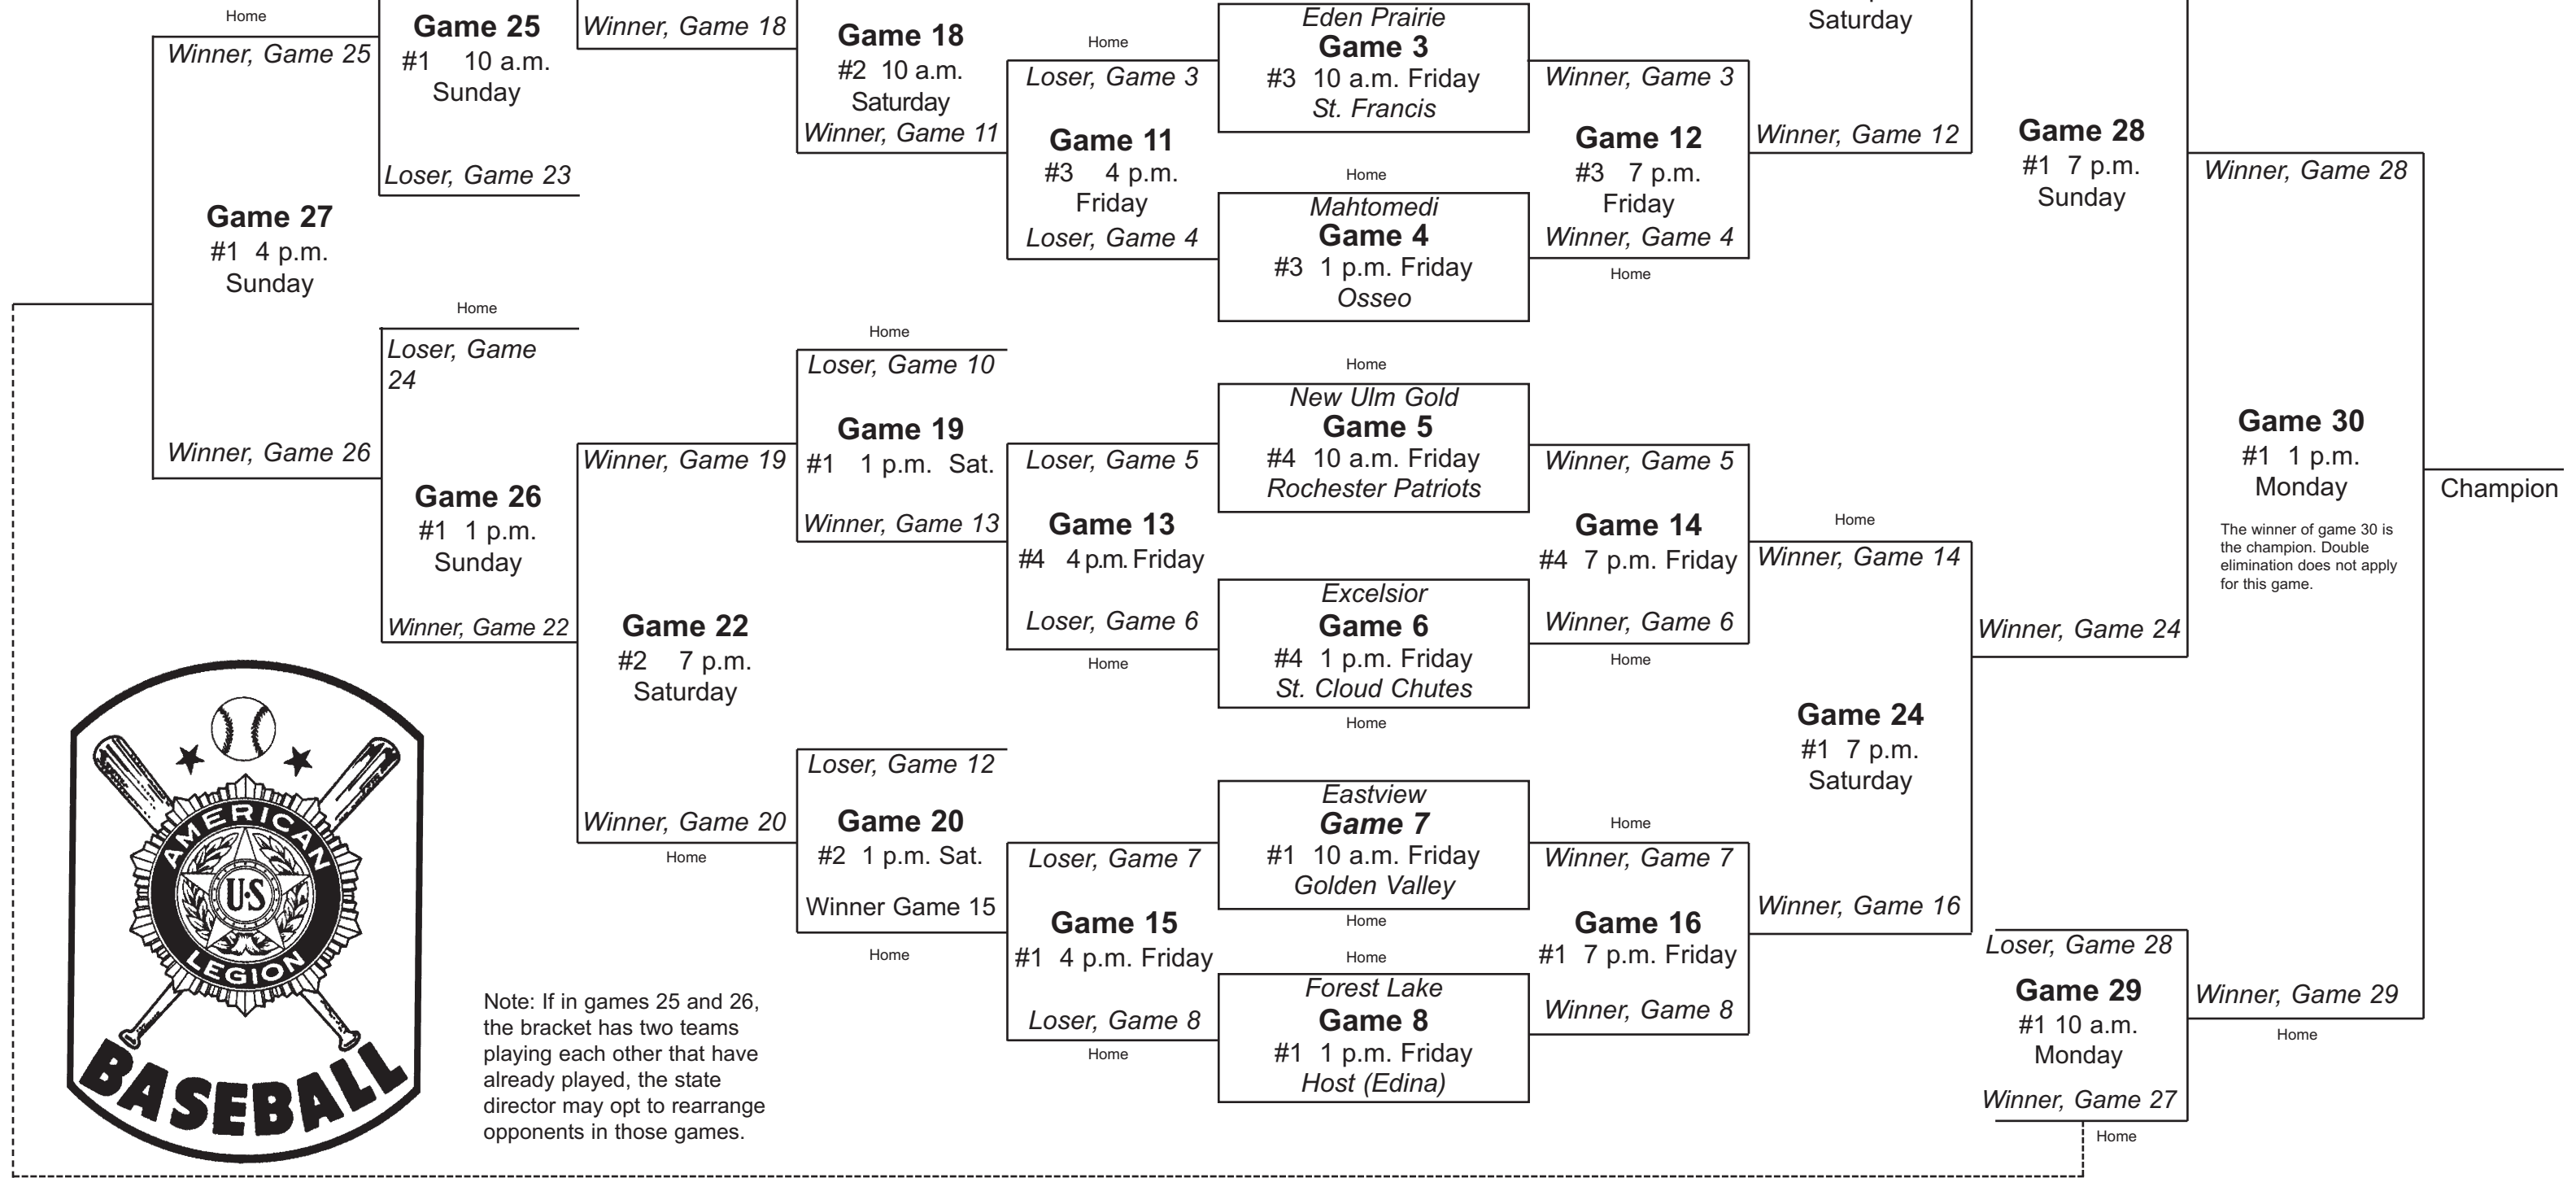

2013 Minnesota
American Legion
Baseball
Tournament
August 2-5
Division I
Edina, MN

Field #1 Braemar, Edina
Field #2 Round Lake, Eden Prairie
Field #3 Chanhassen
Field #4 Richfield

Note: If in games 25 and 26, the bracket has two teams playing each other that have already played, the state director may opt to rearrange opponents in those games.