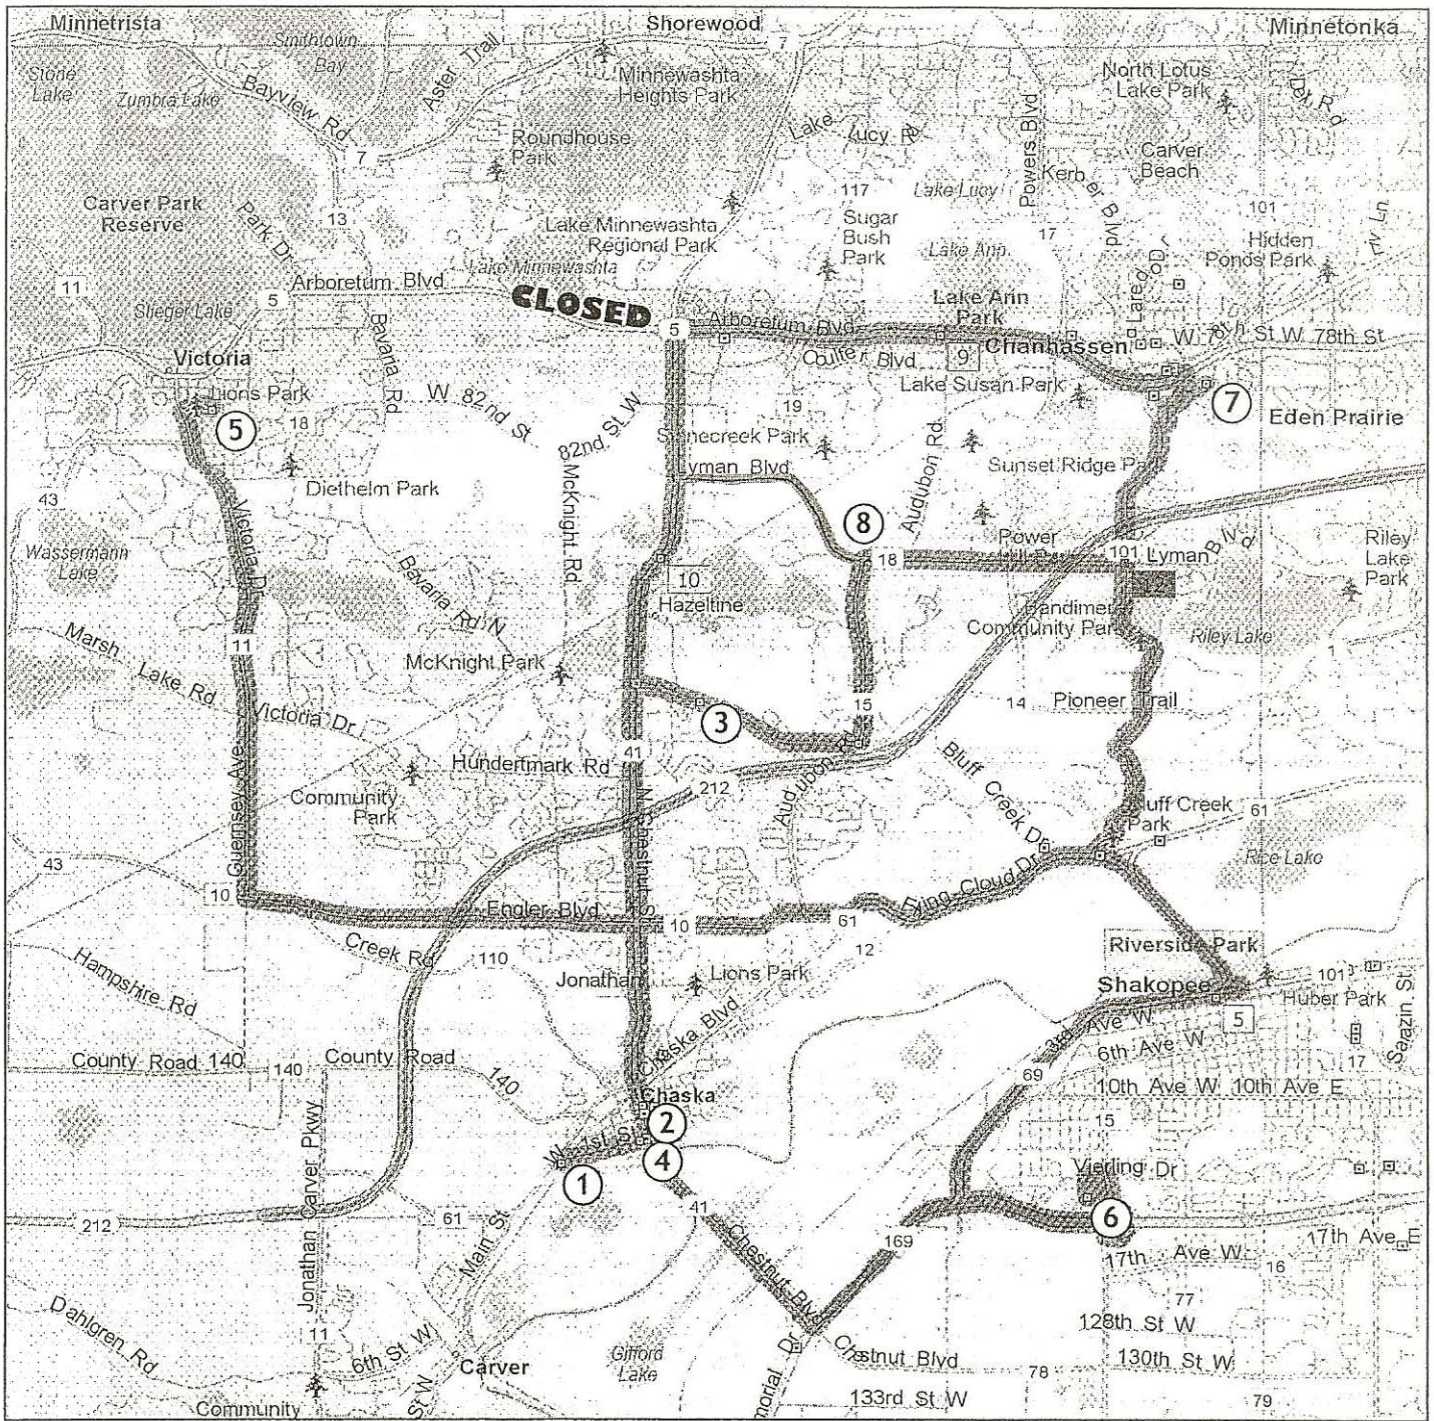

BASEBALL FIELDS 2012 TOURNAMENT

- 1) Chaska Athletic Park - 800 West 1st Street, Chaska, MN
- 2) Chaska Legion - 102 West 4th Street, Chaska, MN
- 3) Chaska High School - 545 Pioneer Trail, Chaska, MN
- 4) Best Western Hotel - 1 River Bend Place, Chaska, MN
- 5) Lions Park - 1505 82nd Street, Victoria, MN
- 6) Tahpah Park - Hwy 169 & Marystown Rd, Shakopee, MN
- 7) Chanhassen Legion - 290 Lake Drive East, Chanhassen, MN
- 8) Chanhassen High School - 2200 County Road 18, Chanhassen, MN

NOTE: Hwy 5 CLOSED between Victoria & Hwy. 41