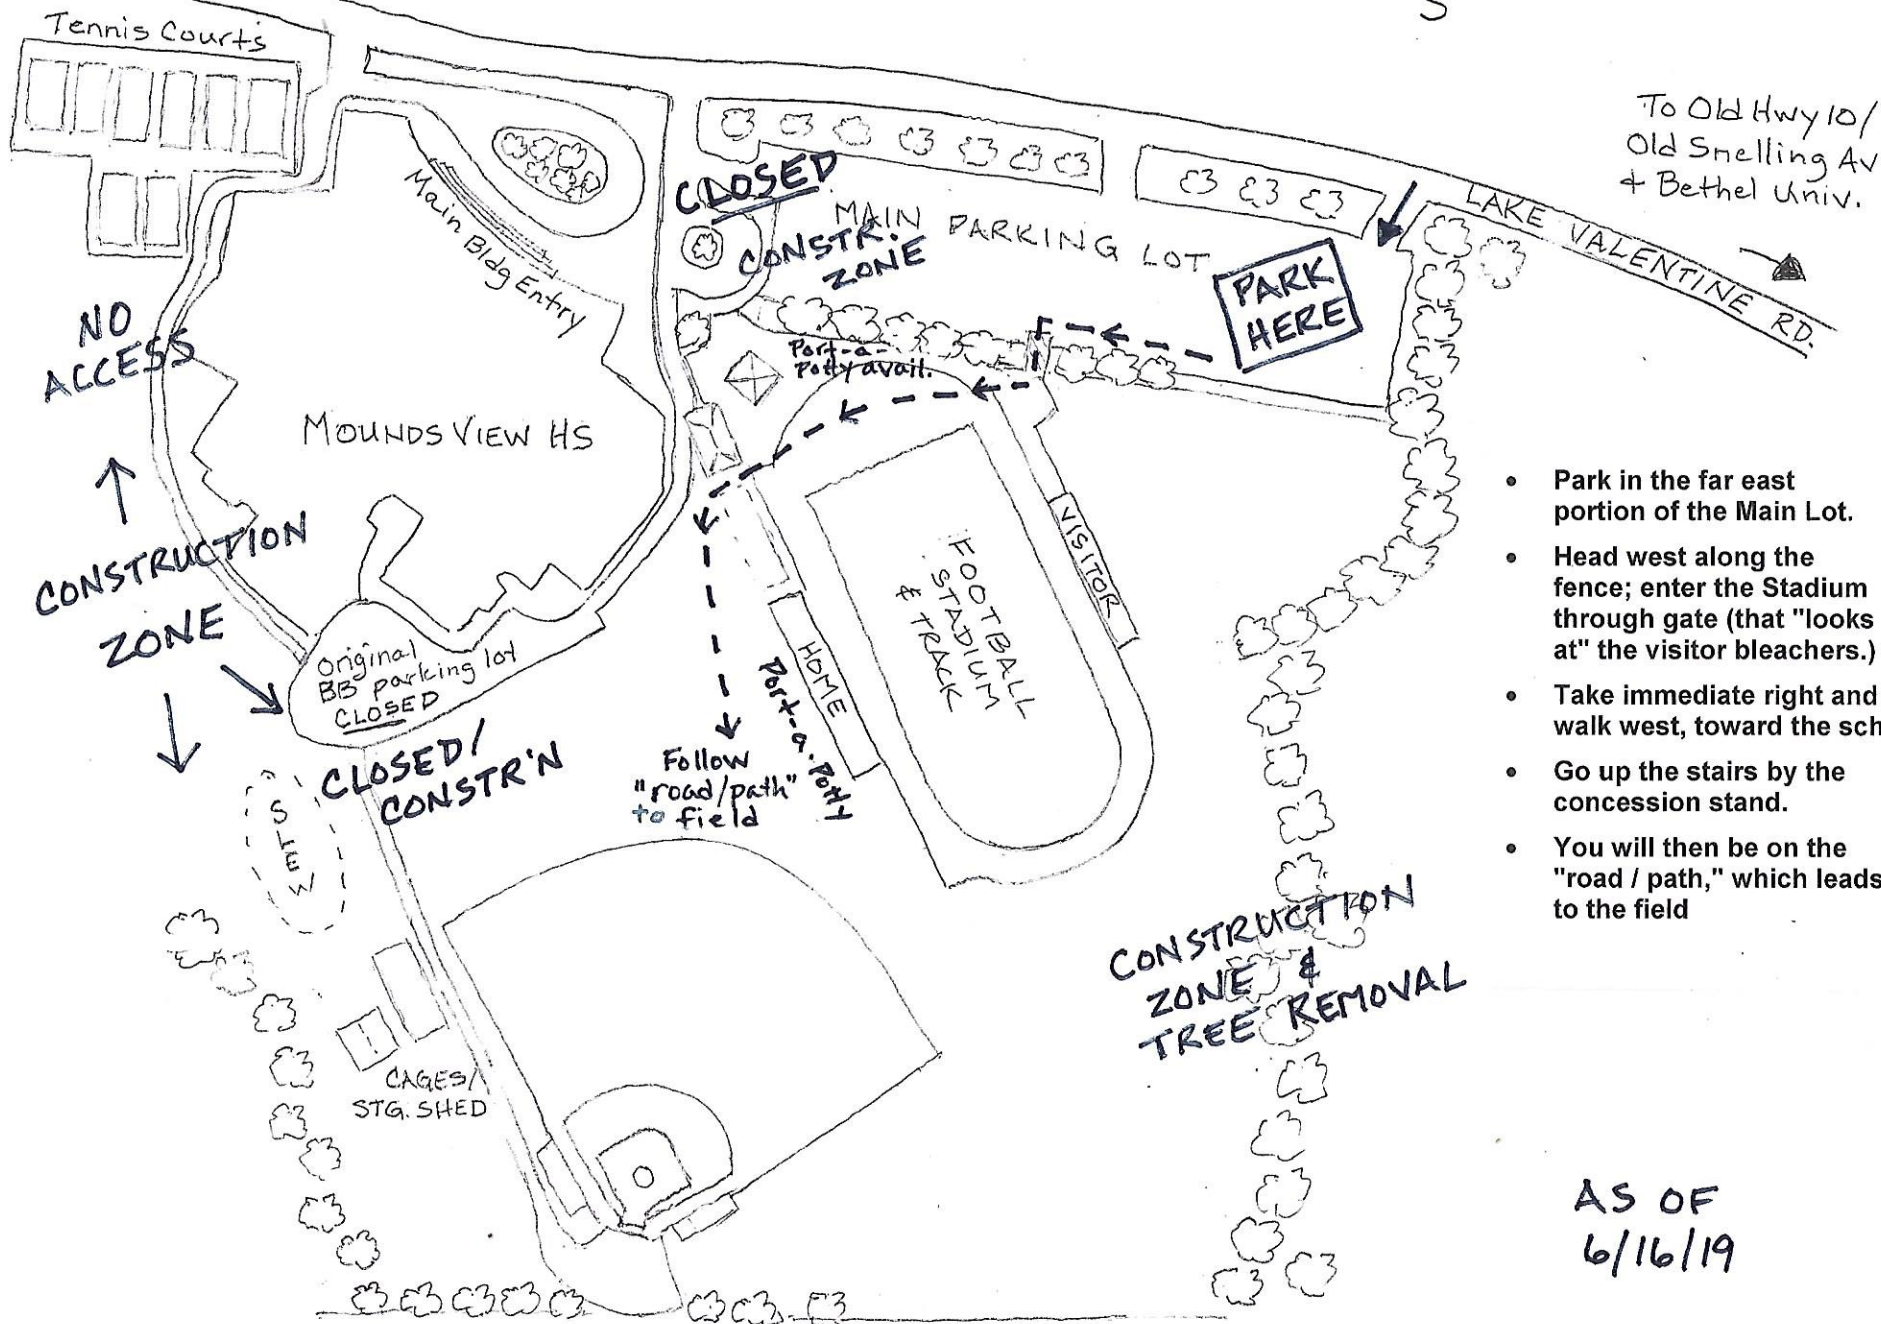

Access to Mounds View HS
Baseball Field, due to Current
Construction on School Grounds.

Access to I-694 (and 35W)
via 10th St. NW/Long Lk Rd exit

To Old Hwy 10/
Old Snelling Av
& Bethel Univ.

- Park in the far east portion of the Main Lot.
- Head west along the fence; enter the Stadium through gate (that "looks at" the visitor bleachers.)
- Take immediate right and walk west, toward the school.
- Go up the stairs by the concession stand.
- You will then be on the "road / path," which leads to the field

AS OF
6/16/19