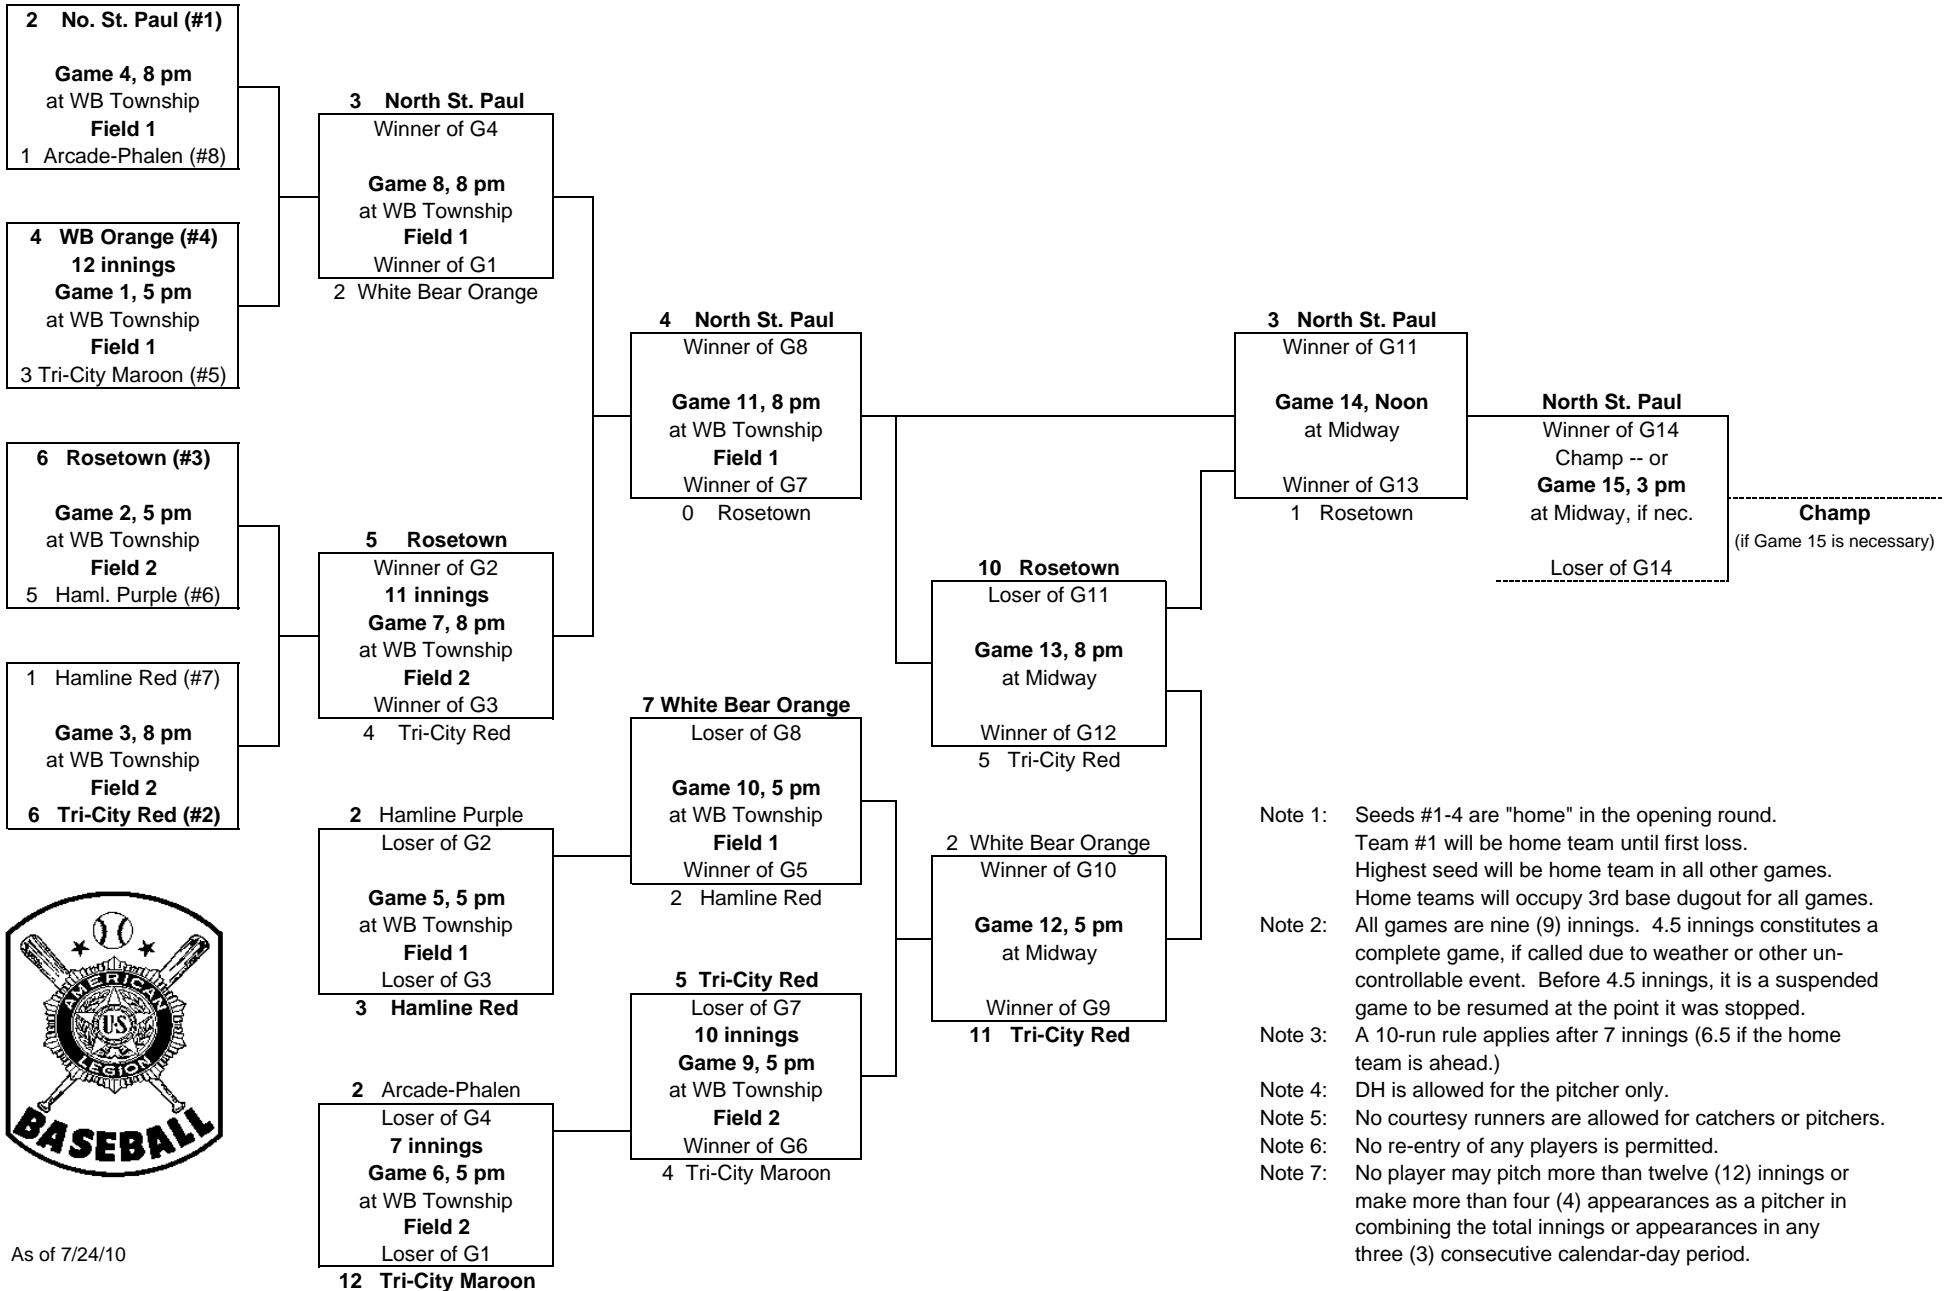

**2010 4th District American Legion Baseball  
Championship Playoff Tournament**  
Field Designations are Subject to Change

Tuesday, 7/20/10

Wednesday, 7/21/10

Thursday, 7/22/10

Friday 7/23/10

Saturday, 7/24/10

As of 7/24/10

- Note 1: Seeds #1-4 are "home" in the opening round. Team #1 will be home team until first loss. Highest seed will be home team in all other games. Home teams will occupy 3rd base dugout for all games.
- Note 2: All games are nine (9) innings. 4.5 innings constitutes a complete game, if called due to weather or other uncontrollable event. Before 4.5 innings, it is a suspended game to be resumed at the point it was stopped.
- Note 3: A 10-run rule applies after 7 innings (6.5 if the home team is ahead.)
- Note 4: DH is allowed for the pitcher only.
- Note 5: No courtesy runners are allowed for catchers or pitchers.
- Note 6: No re-entry of any players is permitted.
- Note 7: No player may pitch more than twelve (12) innings or make more than four (4) appearances as a pitcher in combining the total innings or appearances in any three (3) consecutive calendar-day period.