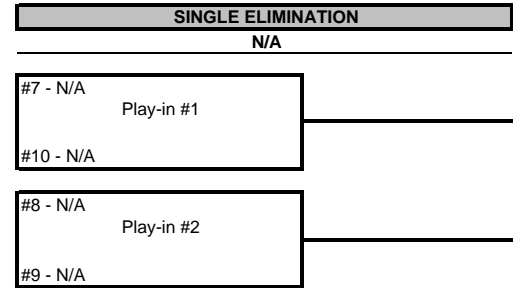

2023 Minnesota American Legion Baseball Division I Playoff Tournament : Sub-State # 8 Tuesday, July 18th - Saturday, July 22nd

All Games Played at Mounds View High School,
(1900 Lake Valentine Road, Arden Hills 55112)

NOTE: Game site / times subject to change. Check with your individual team for the latest information.

DOUBLE ELIMINATION

Tuesday, 7/18/23

Wednesday, 7/19/23

Thursday, 7/20/23

Friday, 7/21/23

Saturday, 7/22/23